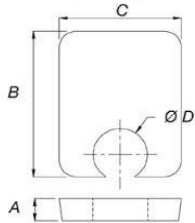

BF2 And BG2 Packing Pieces

BF2 Packing Pieces					
Product Code	Bolt Dia	A	B	C	D
BF2G08	M8	4	24	22	10
BF2G10	M10	5	30	28	12
BF2G12	M12	6	39	30	14
BF2G16	M16	8	49	35	18
BF2G20	M20	10	58	43	21
BF2G24	M24	12	77	55	26

BG2 Packing Pieces					
Product Code	Bolt Dia	A	B	C	D
BG2G08	M8	8	8	22	10
BG2G10	M10	10	10	28	12
BG2G12	M12	12	12	30	14
BG2G16	M16	16	16	35	18
BG2G20	M20	20	20	43	21
BG2G24	M24	24	24	55	26